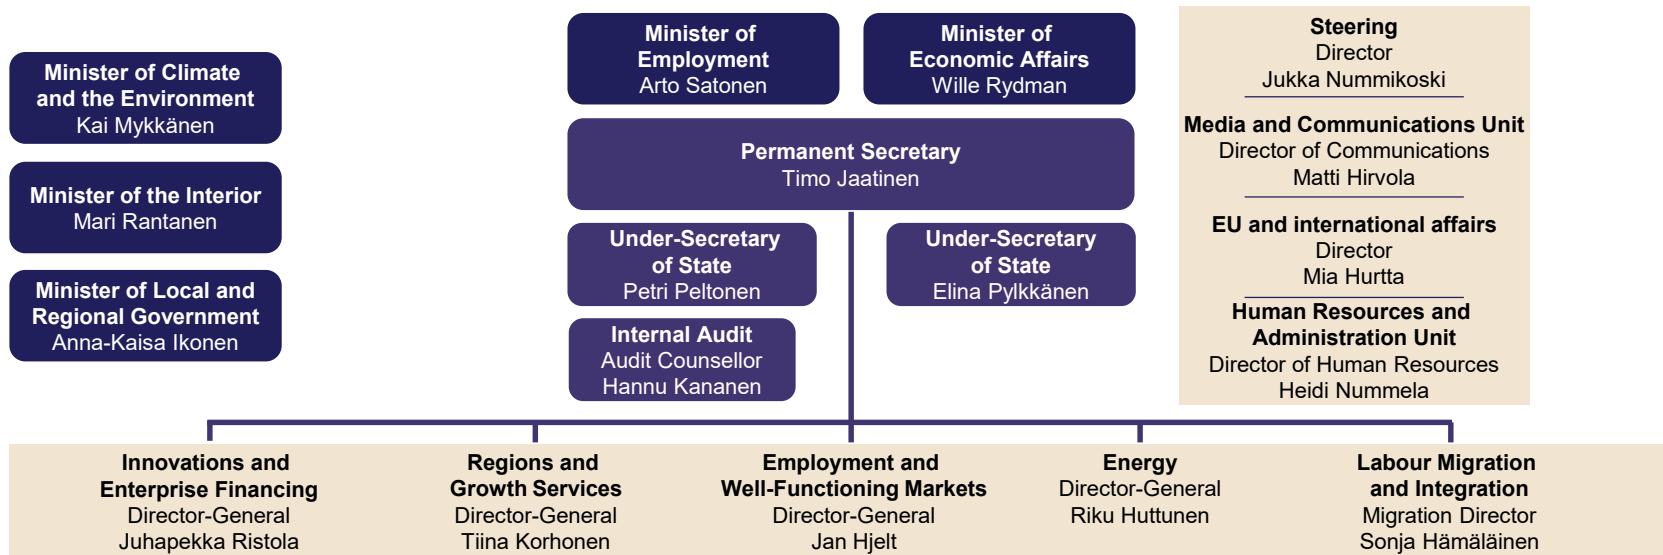

Ministry of Economic Affairs and Employment

MEAE Group agencies and enterprises

- Energy Authority
- Geological Survey of Finland
- National Emergency Supply Agency
- Business Finland
- Finnish Competition and Consumer Authority
- Finnish Patent and Registration Office
- Finnish Safety and Chemicals Agency (TUKES)
- Centres for Economic Development, Transport and the Environment
- Employment and Economic Development Offices
- Finnvera Plc
- Development and Administrative Services Centre
- Finnish Industry Investment Ltd
- VTT Technical Research Centre of Finland Ltd
- Finnish Climate Fund
- Työkanava Ltd
- National Drug Discovery Center Ltd